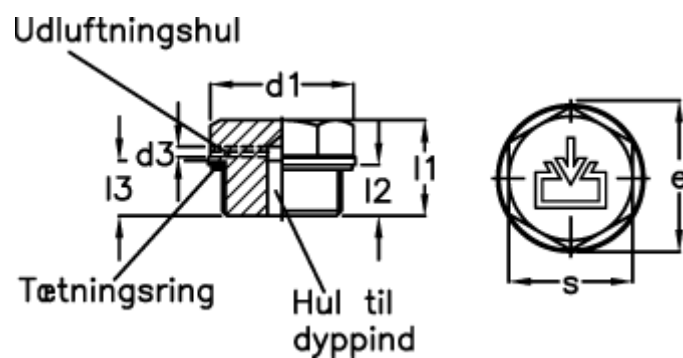

Article number: 20246558

Description: E+G

Threaded plug GN 742-32-G3/4-ES-2

Measures

$d1 = 32$

$d2 = G3/4$

$d3 = 2$

$d4 = M5$

$e = 31.2$

$l1 = 17.0$

$l2 = 9.0$

$s = 27$